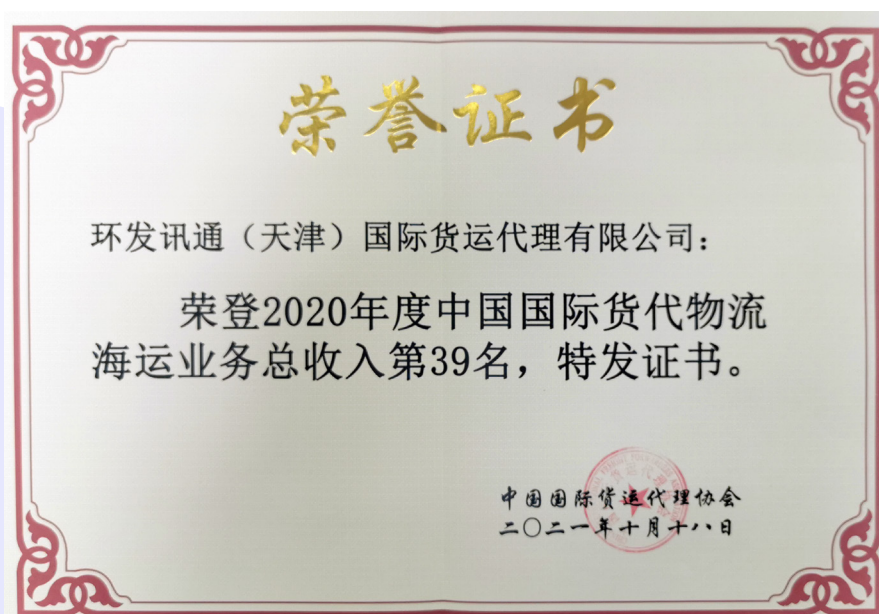

GOBELINK TIANJIN'S LATEST ACHIEVEMENTS

Ranking for 2020 (by China International Freight Forwarders Association – CIFA)

This is a yearly compilation of data publicly of the China's freight forwarding and logistics industry, based on overall revenue.

For Year 2020, we are proud to announce that Globelink Tianjin is ranked #66 based on overall, and #39 for Sea Freight category. With the massive market size and the huge number of forwarders in China, we are proud to have come so far to be amongst the top 100 forwarders.

Globelink Tianjin takes this opportunity to thank all our customers for their support in 2020, and we look forward to your continual support for 2021 and in the years beyond!