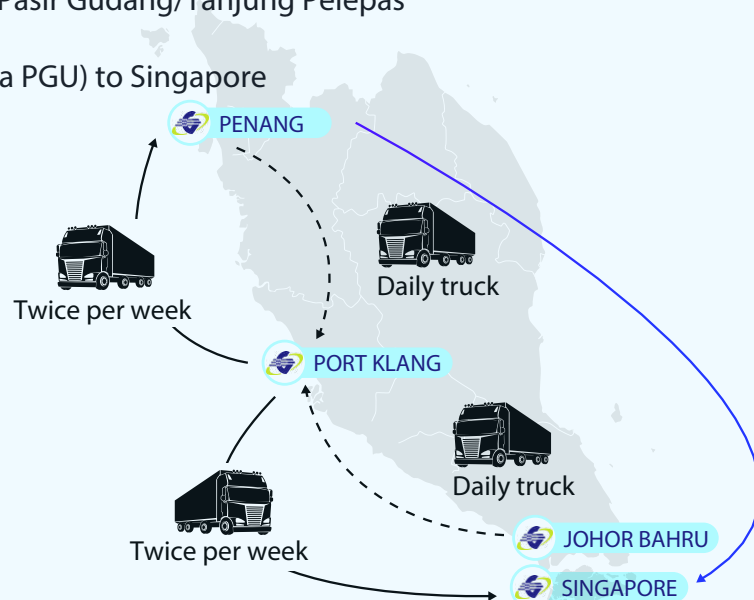

PORT KLANG PORTS

- Northport
- Westport
- South Point (Domestic)

JOHOR PORTS

- Pasir Gudang
- Port of Tanjung Pelepas

PENANG PORT
KUANTAN PORT

COMPREHENSIVE SERVICE COVERAGE

Globelink Malaysia offers customers international sea freight, air freight and other logistics services between Malaysia and any part of the world. With our strong worldwide offices, we have a reliable container network with direct sailings to and from common destinations in all regions like Asia, Indian-Sub continent, Europe, America and etc. Apart from that, we offer additional Value Added Services such as:

Full Container Load

Dangerous Good services

Door to door services

Custom clearance
/ Forwarding services

Trucking Services

Warehousing Services

In view of the rapid development and promotional activities in Port Klang and as the major trans-shipment hub in the region, Globelink Malaysia has pioneered the LCL bonded trucking services to and from Port Klang covering Penang and Johor Bahru (Pasir Gudang). We also offer LCL bonded truck service Ex Port Klang, Pasir Gudang and Penang to Singapore to enhance our export service for faster connection and more sailings via Singapore direct consol. Our aim is to provide a more efficient alternative route with much more competitive rates and better transit time for our "LCL consolidation" activities.

Our Bonded Trucking service schedule are as below:

- Daily truck from Penang and Pasir Gudang/Tanjung Pelepas into Port Klang
- Bi-weekly services from Port Klang to Penang and Pasir Gudang/Tanjung Pelepas
- Weekly truck from Penang to Singapore
- Daily truck from Pasir Gudang/Tanjung Pelepas (via PGU) to Singapore
- Bi-weekly truck from Port Klang to Singapore